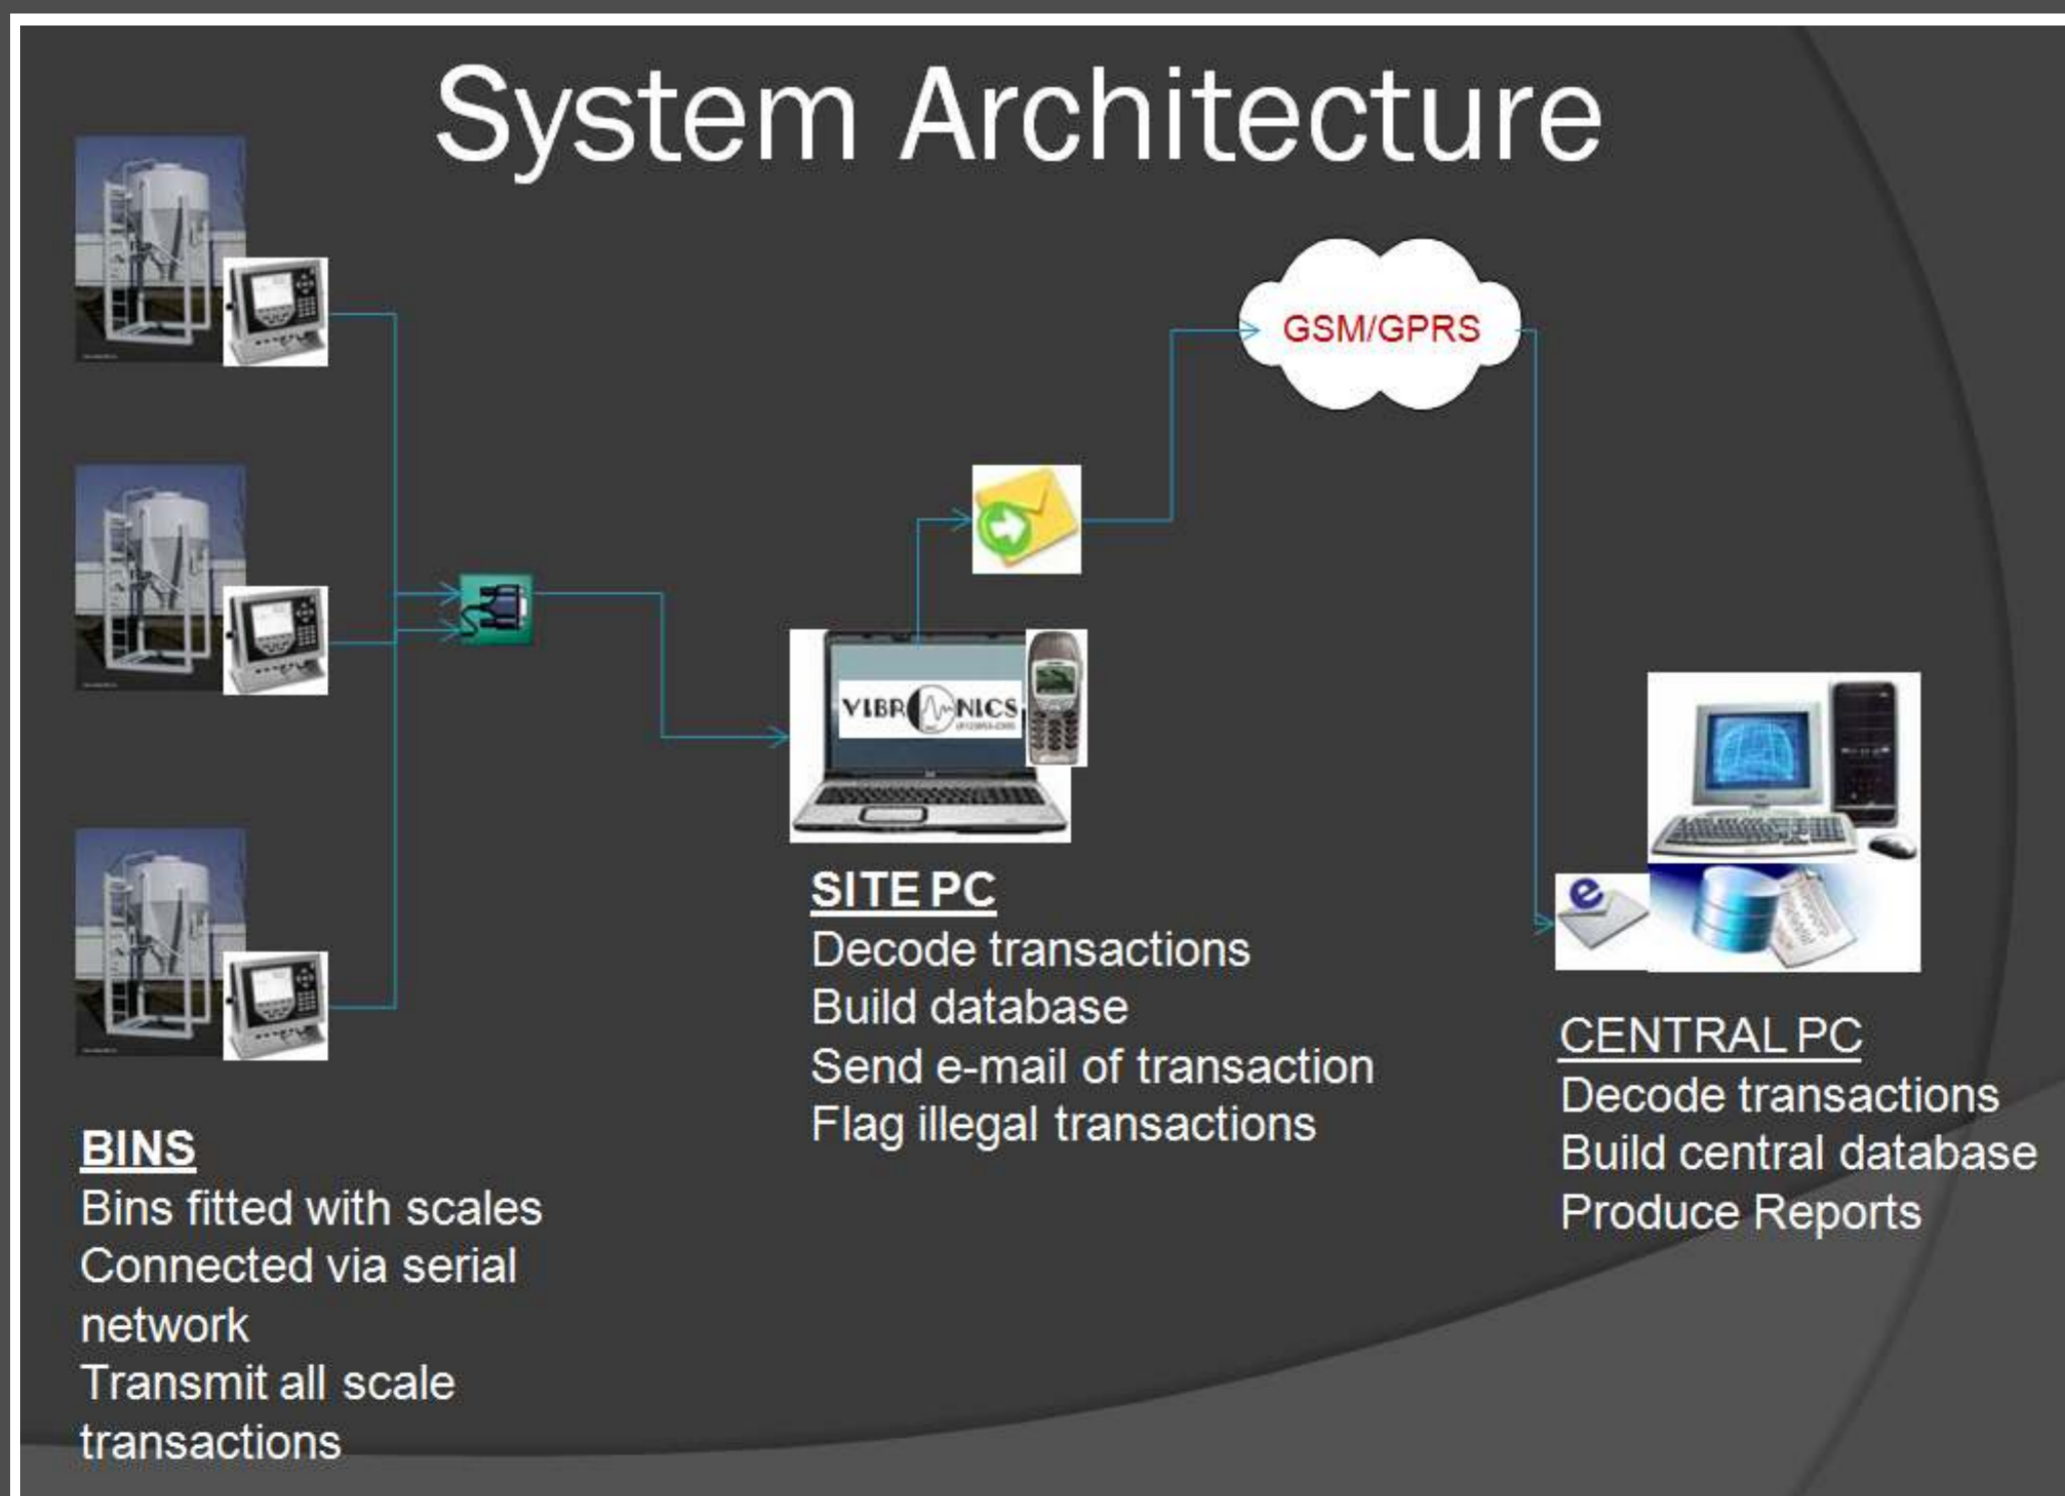

TLC Remote Bin Monitor

Trans #	Bin No	Operator	Material	Weight	Transaction Type	Transaction Date	Truck ID
Bin No: 1							
1	1	Lus	PRILL	45	OUT	08/11/2008 11:51:17	12
Bin No: 2							
2	2	Lus	ANFO	25	OUT	08/11/2008 11:54:19	14
Bin No: 3							
3	3	Jow	SAND	45	OUT	08/11/2008 11:57:17	16

TLC **TLC ENGINEERING SOLUTIONS (PTY)LTD**
SOLUTIONS SOFTWARE TECHNOLOGY

IT solutions for the mining industry

DEVELOPED IN COLLABORATION WITH: